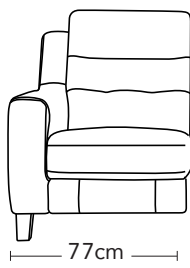

CATALANO INTERIORS PRESENTS
COLUMBO

FEATURES

STRUCTURE – HARDWOOD RAILS

SUSPENSION SEAT

SUSPENSION BACK

BENEFITS

Lifetime Guarantee – Kiln dried solid hardwood timber frame

Long life elastic webbing and No-sag spring

Commercial Grade high resilient foam / Dacron fibre

Dimensions are in centimetres and are an approximate. There may be variations as this is a hand made product.
Dimensions may be subject to change without notification if improvements are made to product.