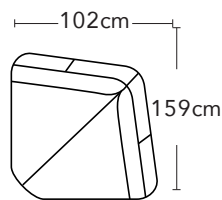

CATALANO INTERIORS PRESENTS
COLUMBO

FEATURES

STRUCTURE – HARDWOOD RAILS

SUSPENSION SEAT

SUSPENSION BACK

BENEFITS

Lifetime Guarantee – Kiln dried solid hardwood timber frame

Long life elastic webbing and No-sag spring

Commercial Grade high resilient foam / Dacron fibre

Dimensions are in centimetres and are an approximate. There may be variations as this is a hand made product.
Dimensions may be subject to change without notification if improvements are made to product.

Catalano
INTERIORS

Our furniture, your home.