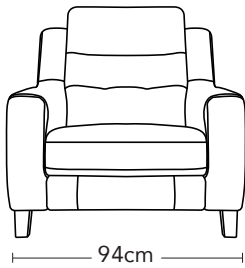

CATALANO INTERIORS PRESENTS
COLUMBO

FEATURES

STRUCTURE – HARDWOOD RAILS

SUSPENSION SEAT

SUSPENSION BACK

BENEFITS

Lifetime Guarantee – Kiln dried solid hardwood timber frame

Long life elastic webbing and No-sag spring

Commercial Grade high resilient foam / Dacron fibre

Dimensions are in centimetres and are an approximate. There may be variations as this is a hand made product.
Dimensions may be subject to change without notification if improvements are made to product.