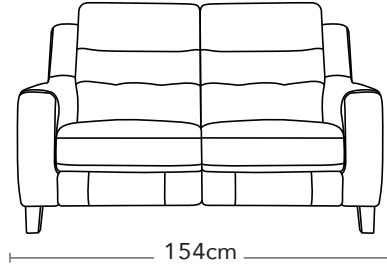

CATALANO INTERIORS PRESENTS
COLUMBO

FEATURES

STRUCTURE – HARDWOOD RAILS

SUSPENSION SEAT

SUSPENSION BACK

BENEFITS

Lifetime Guarantee – Kiln dried solid hardwood timber frame

Long life elastic webbing and No-sag spring

Commercial Grade high resilient foam / Dacron fibre

Dimensions are in centimetres and are an approximate. There may be variations as this is a hand made product.
Dimensions may be subject to change without notification if improvements are made to product.