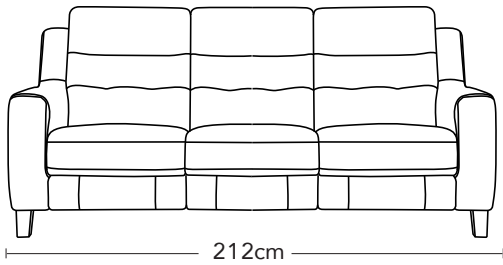

CATALANO INTERIORS PRESENTS
COLUMBO

FEATURES

STRUCTURE – HARDWOOD RAILS

SUSPENSION SEAT

SUSPENSION BACK

BENEFITS

Lifetime Guarantee – Kiln dried solid hardwood timber frame

Long life elastic webbing and No-sag spring

Commercial Grade high resilient foam / Dacron fibre

Dimensions are in centimetres and are an approximate. There may be variations as this is a hand made product.
Dimensions may be subject to change without notification if improvements are made to product.