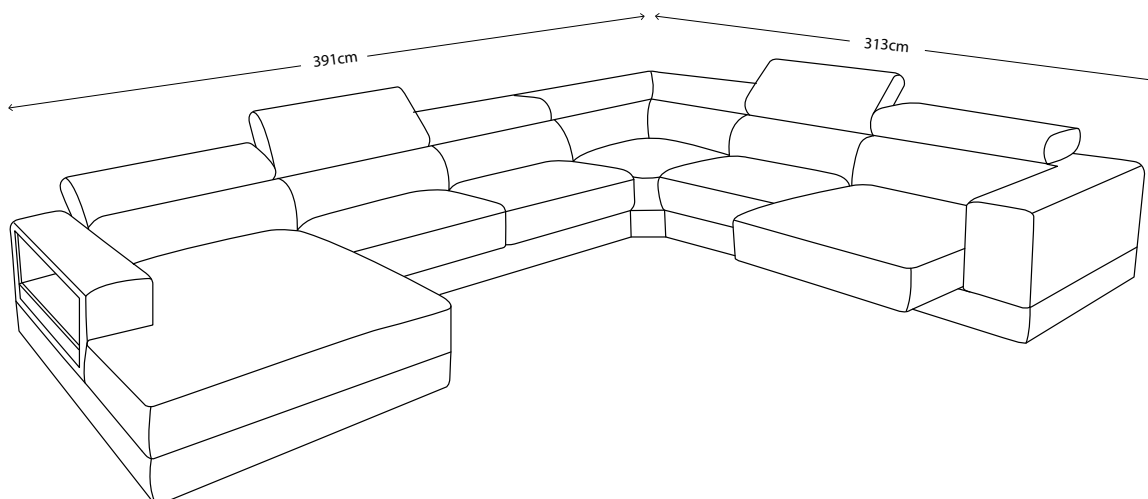

CATALANO INTERIORS PRESENTS
NEW YORK

FEATURES

STRUCTURE – HARDWOOD RAILS

SUSPENSION SEAT

SUSPENSION BACK

BENEFITS

Lifetime Guarantee – Kiln dried timber frame

Long life elastic webbing

Commercial Grade high resilient foam

Dimensions are in centimetres and are an approximate. There may be variations as this is a hand made product.
Dimensions may be subject to change without notification if improvements are made to product.